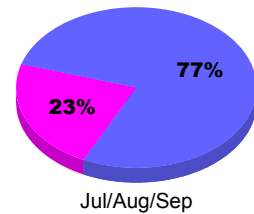

Membership Results
2010-2011

Membership
2009-2010

Month	Net Memb Goal	Actual New Memb	Actual Dropped Memb	Gain/Loss of Memb	Gain/Loss of Memb
Jul/Aug/Sep	-25	30	-31	-1	10
Totals	-25	30	-31	-1	10

Membership Results 2010-2011

Goal, New, Dropped, Gain/Loss

Comparison of Membership Gain/Loss

Current Year Compared to the Previous Year

Gender Comparison 2010-2011

■ Male ■ Female